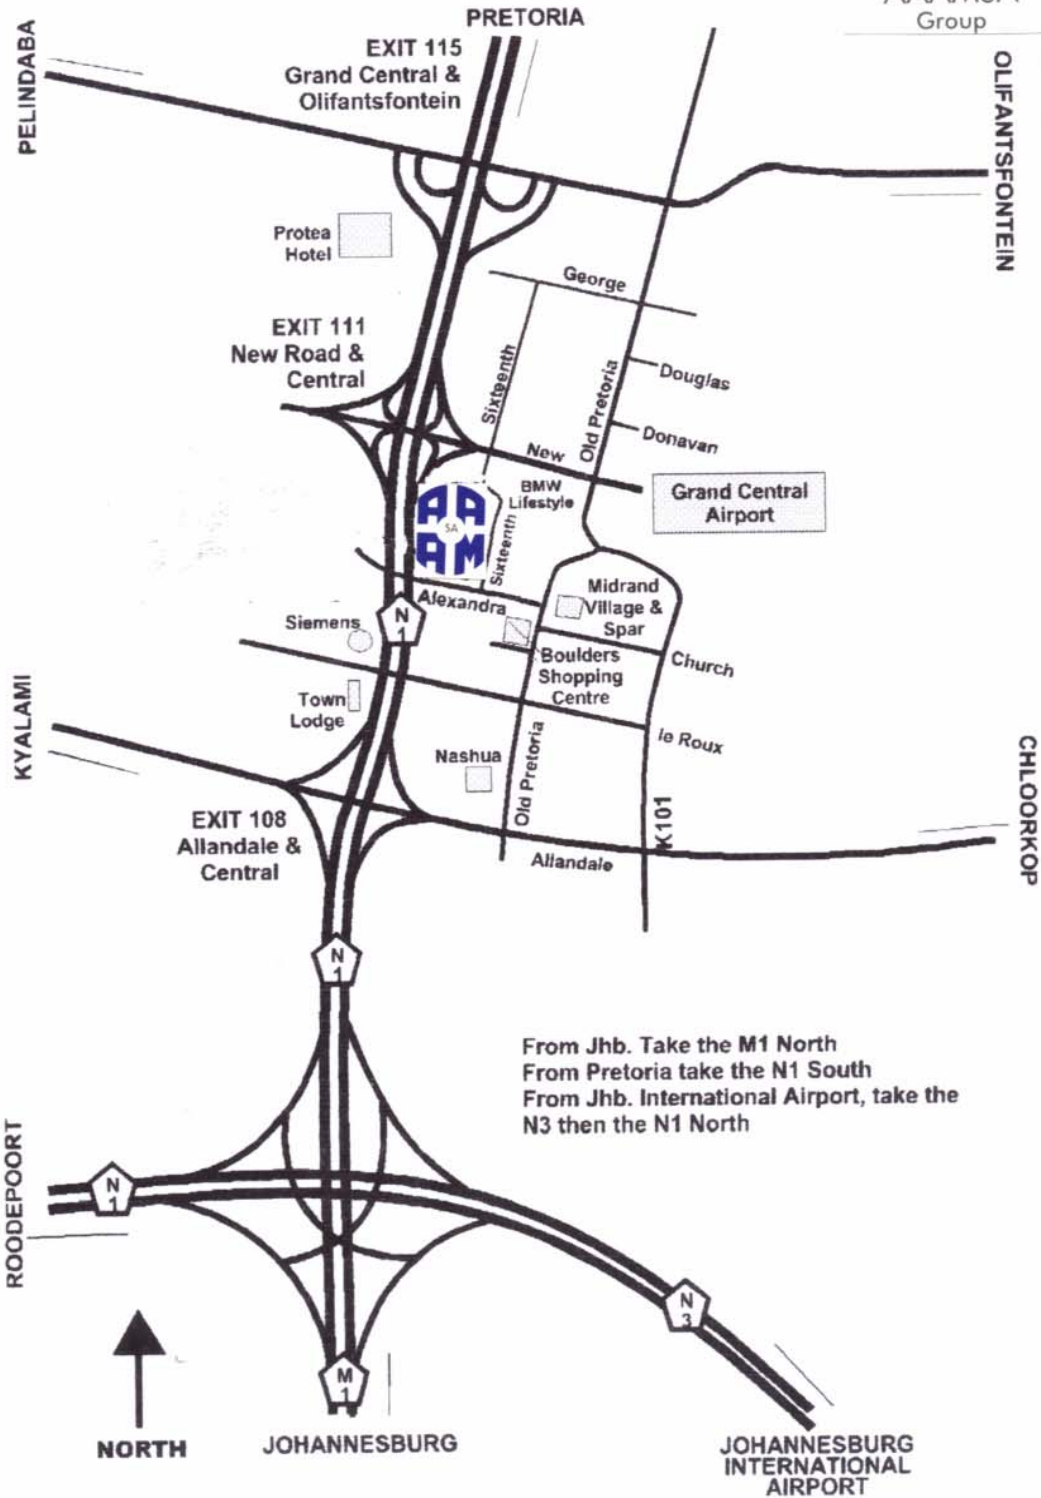

# MAP SHOWING HOW TO GET THERE

234 Alexandra Avenue, Halfway House, Midrand.

Tel  
(011) 805-5002  
Fax  
(011) 805-5033

From Jhb. Take the M1 North  
From Pretoria take the N1 South  
From Jhb. International Airport, take the N3 then the N1 North